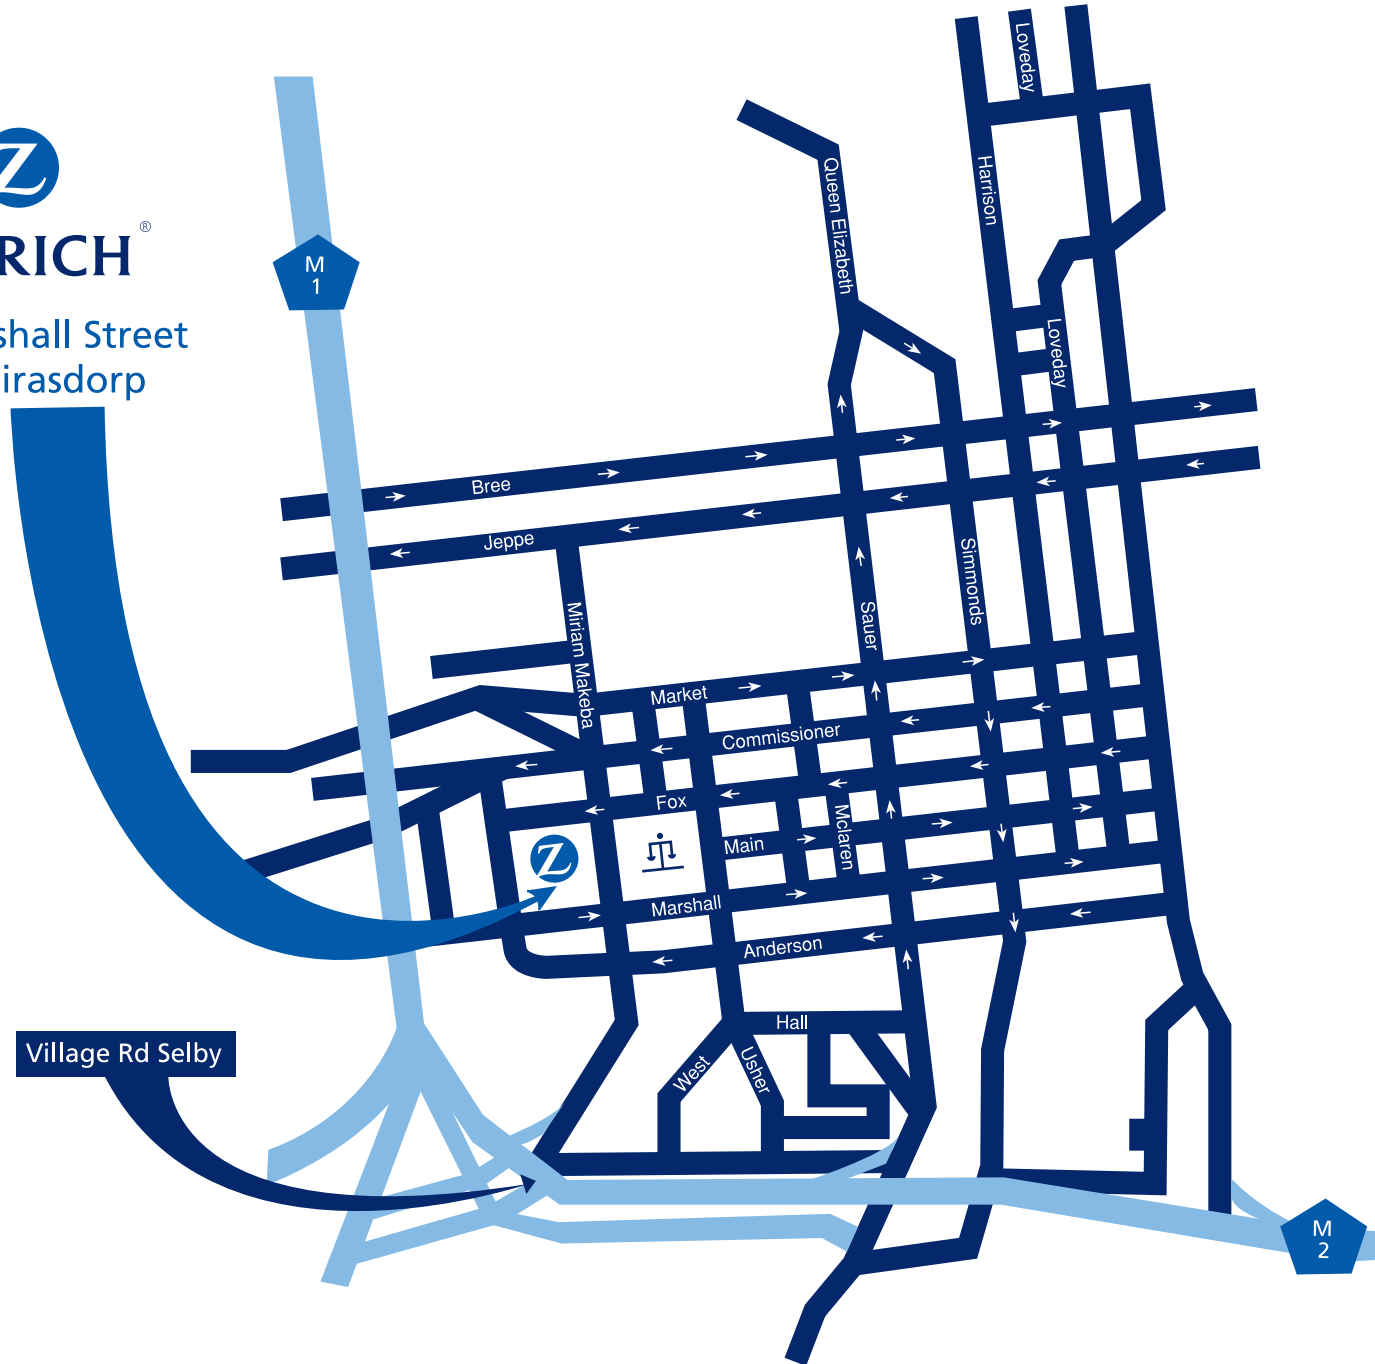

ZURICH®

15 Marshall Street  
Ferreirasdorp

Village Rd Selby

M 1

M 2